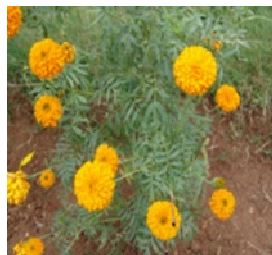

Companion Value Seed Packs

Basil - Tomato - Chilli

Basil – Little Green

Tomato – Podland Pink

Chilli – Bangalore long Red

Lettuce – Little Gem

Marigold - Mix

- 🌱 **Basil** helps the growth of tomato and enhances its flavor. It can be helpful in repelling thrips and is also said to repel flies and mosquitoes.
- 🌱 **Tomato** protects Chilli from sun and keeps it from drying.
- 🌱 **Chilli** attracts Tomato Hornworm and repels aphids.
- 🌱 **Lettuce** traps white worm that can otherwise damage roots of other plants. It likes the shade offered by Tomato and Chilli.
- 🌱 **Marigold** has a strong odor that repels many pests, including whiteflies that can attack tomatoes. Its bright color attracts beneficial insects. The roots of marigold exude a substance that spreads in the immediate vicinity, killing nematodes.