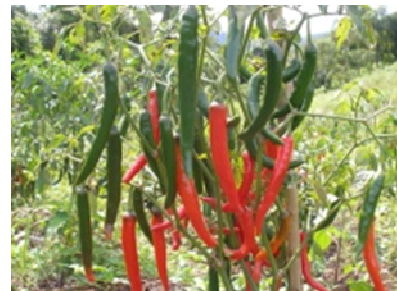

Companion Value Seed Packs

Basil - Tomato - Chilli

Basil – Little Green

Tomato – Podland Pink

Chilli – Bangalore long Red

Lettuce – Little Gem

Marigold - Mix

- 🌱 **Basil** helps the growth of tomato and enhances its flavor. It can be helpful in repelling thrips and is also said to repel flies and mosquitoes.
- 🌱 **Tomato** protects Chilli from sun and keeps it from drying.
- 🌱 **Chilli** attracts Tomato Hornworm and repels aphids.
- 🌱 **Lettuce** traps white worm that can otherwise damage roots of other plants. It likes the shade offered by Tomato and Chilli.
- 🌱 **Marigold** has a strong odor that repels many pests, including whiteflies that can attack tomatoes. Its bright color attracts beneficial insects. The roots of marigold exude a substance that spreads in the immediate vicinity, killing nematodes.