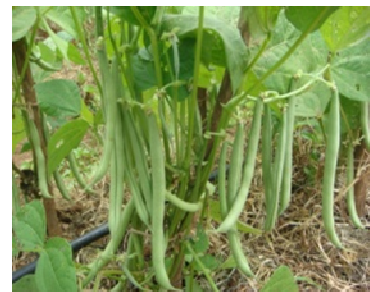

Companion Value Seed Packs

Corn - Cucumber - Beans

Corn – Pop corn Purple

Cucumber – Coromandel Coast

Beans - Victoria

Lettuce – Oak Leaf

Cosmos - Orange

- ✦ **Corn** repels cucumber fly. It provides a natural trellis for the Beans and offers shade to Cucumber. Corn protects cucumber against the virus that causes wilt.
- ✦ **Cucumber** attracts ground beetle. It retains soil moisture and repels weeds.
- ✦ **Beans** are great for heavy nitrogen users like Corn as the nitrogen used by Corn is replaced by the beans, at the end of its life-cycle.
- ✦ **Lettuce** appreciates the shade offered by corn. It traps white worm which can otherwise damage roots of the main vegetable plants. It also deters slugs and snails from attacking the main crop.
- ✦ **Cosmos** attracts pollinators and predators, while repelling harmful insects.