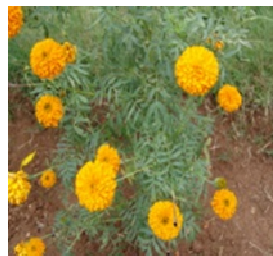

### Tomato - Carrot - Basil

*Tomato – Red Plum*

*Carrot - Nantaise*

*Basil – Aromatic Green*

*Chilli – Great Black*

*Marigold - Mix*

- 🌱 **Tomato** by its smell repels carrot fly and aphids.
- 🌱 **Carrot** helps the growth of tomatoes. Being a root vegetable, it does not interfere with aeration for the tomato plant. Carrots dislike dill.
- 🌱 **Basil** helps the growth of tomato and enhances its flavor. It can be helpful in repelling thrips and is also said to repel flies and mosquitoes.
- 🌱 **Chilli** repels aphids by its smell. It prevents Fusarium disease by its root exudates.
- 🌱 **Marigold** has a strong odor that repels many pests, including whiteflies that can attack tomatoes. Its bright color attracts beneficial insects. The roots of marigold exude a substance that spreads in the immediate vicinity, killing nematodes.